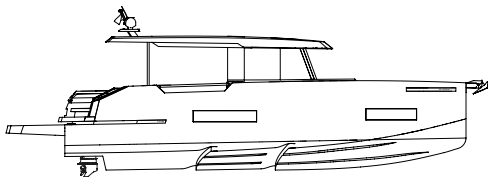

D50

C O U P É

The D50 Coupé is the latest model in the range, a design that exceeds all expectations in its length and re-invents the walkaround concept.

Based on the D50 Open, it maintains its impressive navigation performance with hidden outboards and the characteristic and generous spaces both on deck and inside. This new version with a slim superstructure further highlights its avant-garde architecture by offering its occupants a closed driving area for greater comfort on long journeys and allowing its central part to be opened with the retractable canvas roof.

Sporty, modern, spacious and convertible, that's the D50 Coupé.

El D50 Coupé es el último modelo de la gama, un diseño que supera todas las expectativas en su eslora y reinventa el concepto walkaround.

Basado en el D50 Open, mantiene sus impresionantes prestaciones de navegación con motores fueraborda ocultos y los característicos y generosos espacios tanto en cubierta como en el interior. Esta nueva versión con una estilizada superestructura resalta aún más su arquitectura vanguardista ofreciendo a sus ocupantes una zona de conducción cerrada para mayor confort en trayectos largos y permitiendo en su parte central abrirse con el techo retráctil de lona.

Deportivo, moderno, espacioso y cabrio, así es el D50 Coupé.