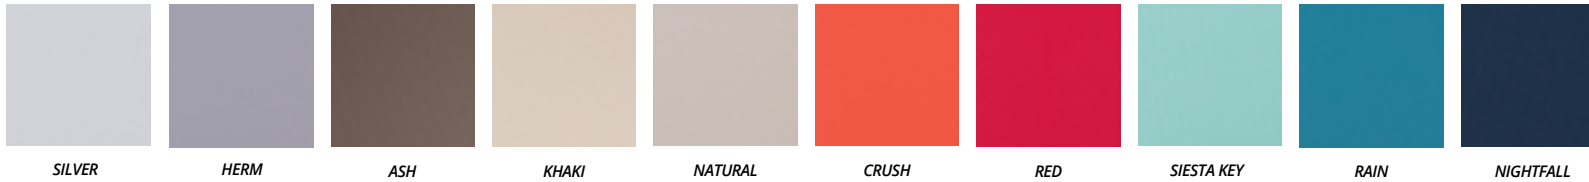

CUSTOMIZATION / PERSONALIZACIÓN

It's time to customize your dream boat. Choose from our wide variety of colours combinations from top suppliers and make your De Antonio Yachts according to your individual wishes. Your boat, your style.

Es hora de personalizar el barco de sus sueños. Elija entre nuestra amplia variedad de combinaciones de colores de los principales proveedores y cree su De Antonio Yachts de acuerdo con sus deseos. Su barco, su estilo.

UPHOLSTERY COLOURS / COLORES DE TAPICERÍA MORBERN SUNDANCE®